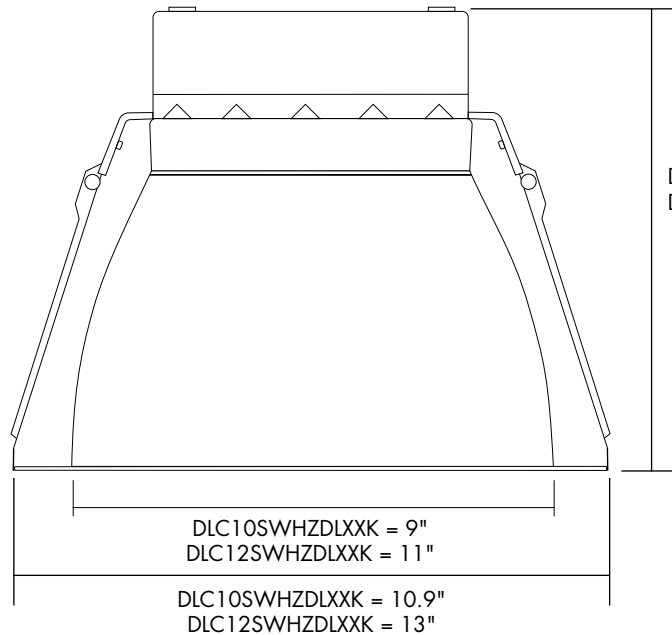

ITEM #	DESCRIPTION	VOLTAGE	INCAND. WATTS	WATTAGE	CCT	LUMENS	LPW	CRI	MOL (inches)	DIA (inches)
DLC10SWHZDL41K	LED High Output 10" Comm Downlight 41K	120-347	100	30/40/50	41K	3800/4900/5900	127/123/118	80	8.25	10.9
DLC10SWHZDL50K	LED High Output 10" Comm Downlight 50K	120-347	100	30/40/50	50K	3800/4900/5900	127/123/118	80	8.25	10.9
DLC12SWHZDL41K	LED High Output 12" Comm Downlight 41K	120-347	125	30/40/50	41K	3800/4900/5900	127/123/118	80	9.5	13
DLC12SWHZDL50K	LED High Output 12" Comm Downlight 50K	120-347	125	30/40/50	50K	3800/4900/5900	127/123/118	80	9.5	13

DLC10SWHZDLXXK = 8.25"
 DLC12SWHZDLXXK = 9.5"

TECHNOLOGY CAST IN A BEAUTIFUL LIGHT

For over 20 years, TCP has been designing, developing and delivering energy-efficient lighting into the market. Thanks to our cutting-edge technology and manufacturing expertise, we have shipped billions of high quality lighting products. With TCP, you can count on a lighting product that is designed to meet the needs of the market - that transforms your surroundings and envelopes you in warmth - lighting that generates beauty with every flip of the switch.