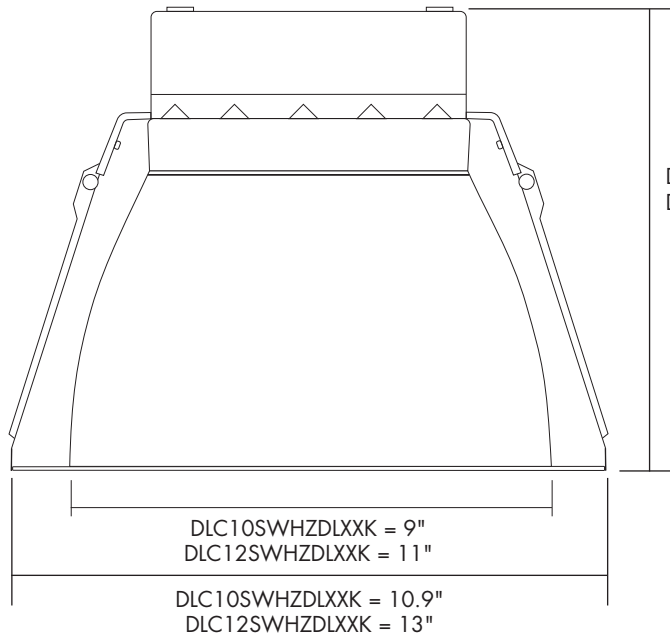

DLC10SWHZDLXXK = 8.25"
 DLC12SWHZDLXXK = 9.5"

TECHNOLOGY CAST IN A BEAUTIFUL LIGHT

For over 20 years, TCP has been designing, developing and delivering energy-efficient lighting into the market. Thanks to our cutting-edge technology and manufacturing expertise, we have shipped billions of high quality lighting products. With TCP, you can count on a lighting product that is designed to meet the needs of the market - that transforms your surroundings and envelopes you in warmth - lighting that generates beauty with every flip of the switch.