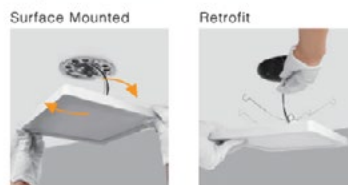

Square Installation