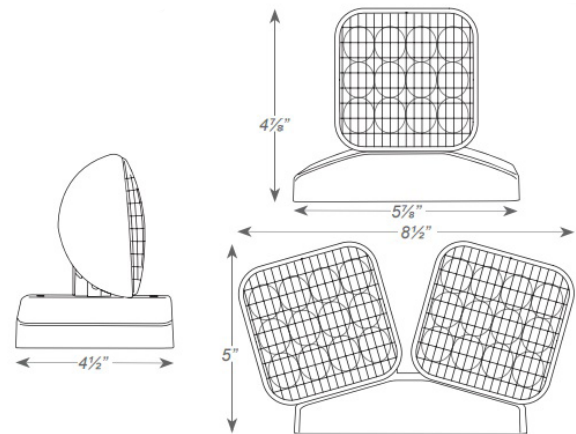

Specifications:

- Illumination 1.0 watt (8 LEDs x 0.125W) per head. High performance chrome-plated metalized reflector and plastic lens for optimal light distribution.
- Lamp Heads Long lasting, efficient, ultra bright white LED lamp heads. Adjustable LED lamp heads provide optimal center-to-center spacing.
- Mounting Universal mounting adapter plate included. Mounts to single-gang switch box. Suitable for wall or ceiling mount.
- Housing Injection-molded, engineering grade, 5VA flame retardant, high-impact resistant, thermoplastic in white or black finish.
- Electrical Powered from low voltage power source with low voltage wiring (not provided).
- Warranty Five year warranty.

Listing

Meets UL924, NFPA 101 Life Safety Code, NEC, OSHA, Local and State Codes.

Warranty

Five year limited warranty against defects in manufacturing

Dimensions:

Ordering Information

Item #	DESCRIPTION
LEDRH1	LED Outdoor Polycarbonate/Die-Cast Remote Head - Gray Single Head
LEDRH1B*	LED Outdoor Polycarbonate/Die-Cast Remote Head - Black Single Head
LEDRH2	LED Outdoor Polycarbonate/Die-Cast Remote Head - Gray Double Head
LEDRH2B*	LED Outdoor Polycarbonate/Die-Cast Remote Head - Black Double Head

*Black is a special order item only with a 2-3 week lead time.