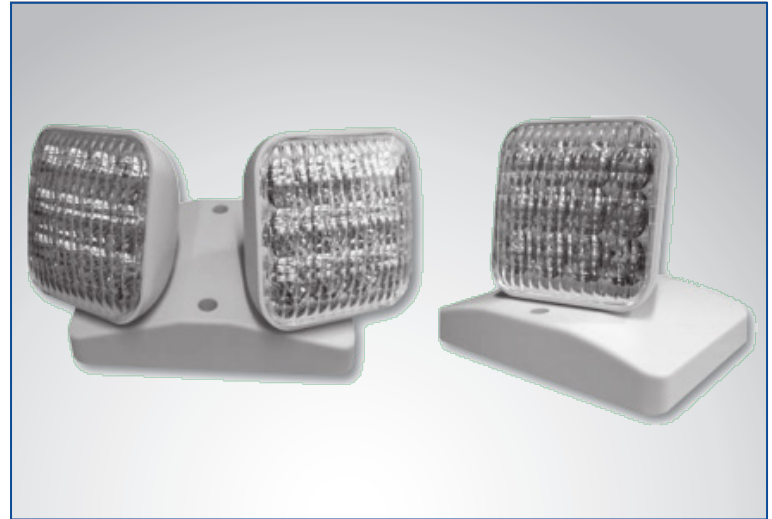

Specifications:

- Illumination 1.0 watt (8 LEDs x 0.125W) per head. High performance chrome-plated metalized reflector and plastic lens for optimal light distribution.
- Lamp Heads Long lasting, efficient, ultra bright white LED lamp heads. Adjustable LED lamp heads provide optimal center-to-center spacing.
- Mounting Universal mounting adapter plate included. Mounts to single-gang switch box. Suitable for wall or ceiling mount.
- Housing Injection-molded, engineering grade, 5VA flame retardant, high-impact resistant, thermoplastic in white or black finish.
- Electrical Powered from low voltage power source with low voltage wiring (not provided).
- Warranty Five year warranty.

Listing

Meets UL924, NFPA 101 Life Safety Code, NEC, OSHA, Local and State Codes.

Warranty

Five year limited warranty against defects in manufacturing

Dimensions:

Ordering Information

Item #	DESCRIPTION
LEDRH1	LED Outdoor Polycarbonate/Die-Cast Remote Head - Gray Single Head
LEDRH1B*	LED Outdoor Polycarbonate/Die-Cast Remote Head - Black Single Head
LEDRH2	LED Outdoor Polycarbonate/Die-Cast Remote Head - Gray Double Head
LEDRH2B*	LED Outdoor Polycarbonate/Die-Cast Remote Head - Black Double Head

*Black is a special order item only with a 2-3 week lead time.