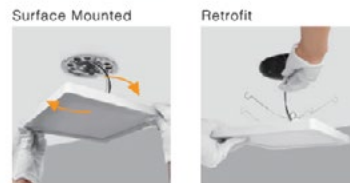

Square Installation