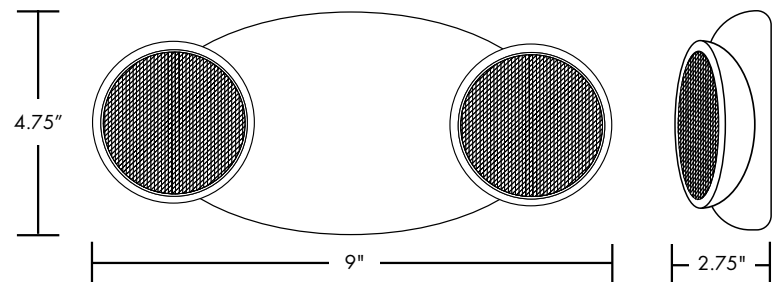

Features & Benefits

- Injection-molded, high impact, UL94 V-0 Thermoplastic
- Snap-together construction speeds installation
- Universal mounting plate with quick-connect feature
- Universal J-Box pattern
- Fully adjustable glare-free lighting heads
- White housing is standard, with an optional black housing available
- LED expected life is more than 10 years
- Vf (V) for lamp head LED is max. 3.6V, 20mA, max. wattage is 0.072W
- Dual-voltage input 120V or 277V AC operation
- Emergency unit provided with test switch
- Status indicator lamp
- Maintenance free sealed 3.6V Ni-Cad rechargeable battery provides 90 minutes of emergency power
- UL924 listed
- UL indoor damp location listed standard, 68°F - 86°F (20°C - 30°C)
- National Electrical Code (NEC)
- Five year warranty

Dimensions:

Ordering Information

Item #	DESCRIPTION
LEDEMLTBUGW	Bug Eye Emergency Light White Housing
LEDEMLTBUGB	Bug Eye Emergency Light Black Housing

Specifications and dimensions subject to change without notice.