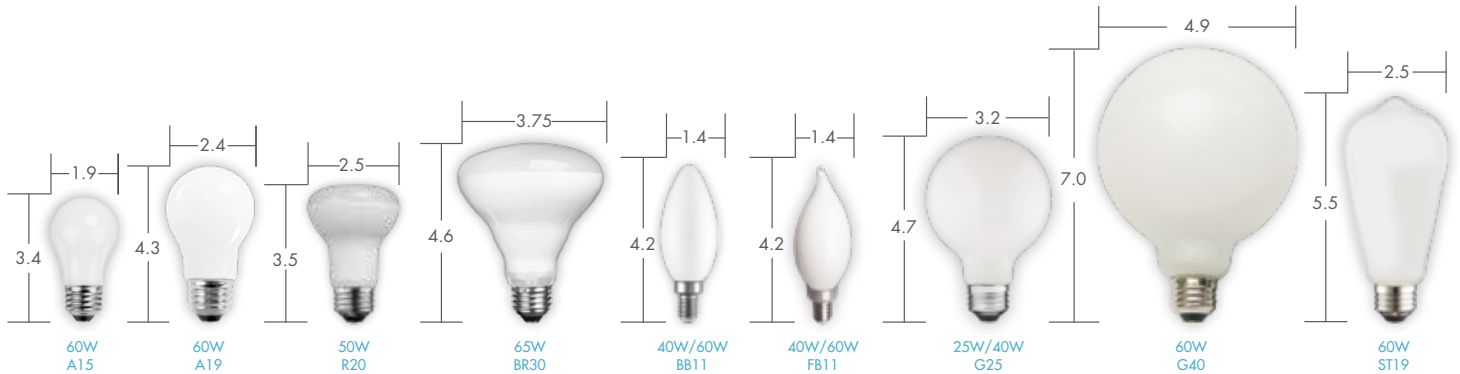

Ideal Applications

- Table lamps
- Floor lamps
- Sconces
- Ceiling fixtures
- Chandeliers
- Outdoor fixtures
- General lighting
- Decorative

Specifications:

Voltage 120v
 Input Line Frequency..... 50/60HZ
 Lamp Life (Rated) 15,000 hours
 Minimum Starting Temp -20°C
 Maximum Operating Temp..... 40°C

CRI..... ≥ 80
 Beam Angle Omnidirectional and 110 degrees
 Base E12, E26
 Warranty 3 Years
 Suitable for use in totally enclosed fixtures

Specifications:

27K-18K Color Temperature

ITEM #	DESCRIPTION	SHAPE	WATTS	INCAND. WATTS	LUMENS	COLOR TEMP	CRI	FINISH	MOL (inches)	DIA (inches)	BASE
A15 Lamps – Dimmable • 15,000 Hours											
FA15D25GL27	FIL A15 25W DIM GL27	A15	3.5	25	300	27K - 18K	>80	FROSTED	3.4	1.9	E26
A19 Lamps – Dimmable • 15,000 Hours											
FA19D60GL27	FIL A19 60W DIM GL27	A19	8	60	800	27K - 18K	>80	FROSTED	4.3	2.4	E26
R20 Lamps – Dimmable • 15,000 Hours											
FR20D50GL27	FIL R20 50W DIM GL27	R20	5	50	450	27K - 18K	>80	FROSTED	3.5	2.5	E26
BR30 Lamps – Dimmable • 15,000 Hours											
FBR30D65GL27	FIL BR30 65W DIM GL27	BR30	8	65	650	27K - 18K	>80	FROSTED	4.6	3.75	E26
Deco Lamps – Dimmable • 15,000 Hours											
FB11D60FRGL27	FIL B11 60W DIM FR GL27	B11	5	60	500	27K - 18K	>80	FROSTED	3.9	1.4	E12
FB11D40FRGL27	FIL B11 40W DIM FR GL27	B11	4	40	250	27K - 18K	>80	FROSTED	3.9	1.4	E12
G25 Lamps – Dimmable • 15,000 Hours											
FG25D60GL27	FIL G25 40W DIM GL27	G25	5	40	500	27K - 18K	>80	FROSTED	4.7	3.2	E26
FG25D25GL27	FIL G25 25W DIM GL27	G25	3	25	250	27K - 18K	>80	FROSTED	4.7	3.2	E26
ST19 Lamps – Dimmable • 15,000 Hours											
FST19D60GL27	FIL ST19 60W DIM GL27	ST19	8	60	500	27K - 18K	>80	FROSTED	5.5	2.5	E26