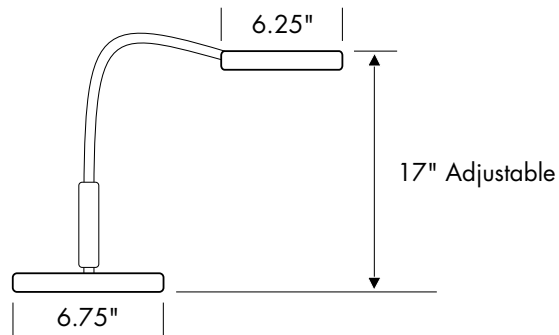

Ideal Applications

- Commercial
- Residential
- Hospitality
- Healthcare

Specifications:

Solistic Adjustable Table Lamp

Product Dimensions:

Solistic Adjustable Table Lamp

Item #	Description	Dimming	Rated Life (hrs)	Voltage	Wattage	Lumens	LPW	CCT	CRI	Input Line Freq
555DLDIMBK40K	SUNLED ADJ DESK LAMP BLACK 40K	YES	25,000	100-240 VAC	18	1000	55.6	4000K	95	50/60 Hz