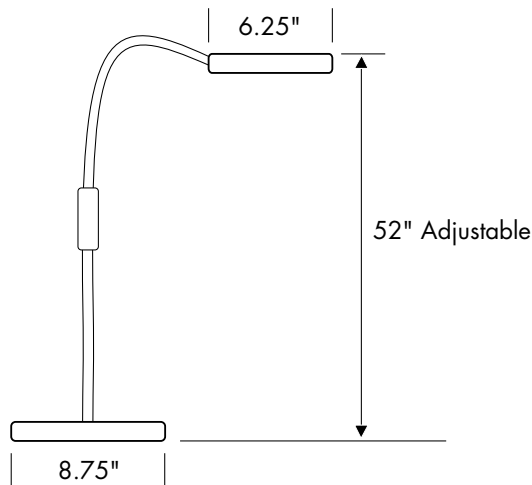

Ideal Applications

- Commercial
- Residential
- Hospitality
- Healthcare

Specifications:

Solistic Adjustable Table Lamp

Product Dimensions:

Solistic Adjustable Table Lamp

Item #	Description	Dimming	Rated Life (hrs)	Voltage	Wattage	Lumens	LPW	CCT	CRI	Input Line Freq
555DLDIMBK40K	SUNLED ADJ DESK LAMP BLACK 40K	YES	25,000	100-240 VAC	18	1000	55.6	4000K	95	50/60 Hz

Solistic Adjustable Floor Lamp with Remote

Product Dimensions:

Remote

Takes 2 AAA Batteries
Works up to 50ft away

Buttons:
Power On/Off
Dimming Levels
(20%/40%/60%/80%/100%)
60S timer
Night Mode

Solistic Adjustable Floor Lamp with Remote