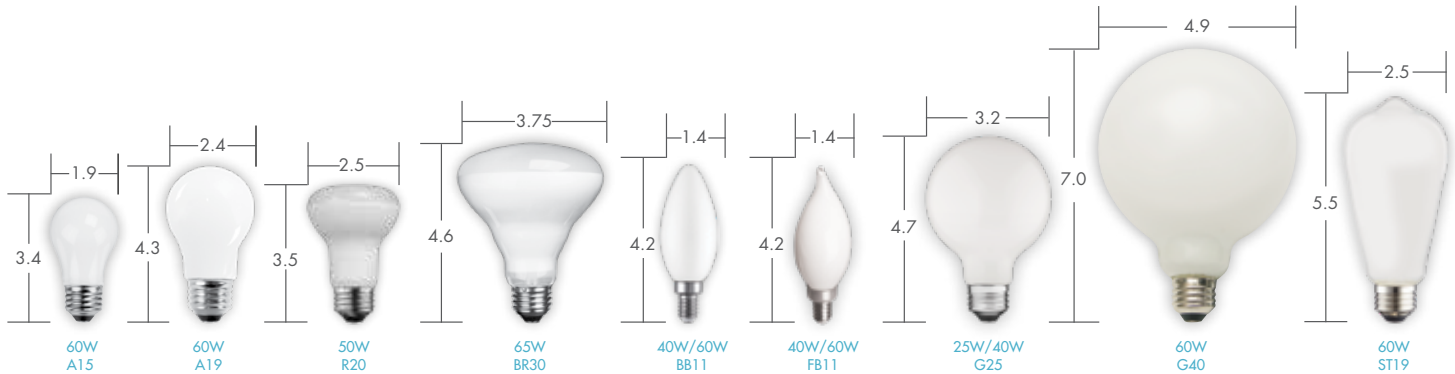

- Unique filament LED configuration provides a true warm dimming performance from 2700k to 1800k and 3200k to 1800k
- Up to 85% less energy than halogen lamps
- 15,000 hours rated life
- UL approved for damp locations when protected from elements

CRI..... ≥ 80
 Beam Angle Omnidirectional, 360° 110°, 40°, 25°
 Base E12, E26
 Warranty 3 Years

Suitable for use in totally enclosed fixtures

Specifications:

27K-18K Color Temperature

ITEM #	DESCRIPTION	SHAPE	WATTS	DIMMABLE	REPLACEMENT WATTS	LUMENS	COLOR	HOURS	CRI	FINISH	MOL (inches)	DIA (inches)	BASE	CASE QTY
A15 Lamps – Dimmable • 15,000 Hours														
FA15D25GL27	FIL A15 25W DIM GL27	A15	3.5	YES	25	300	27K - 18K	15,000	>80	FROSTED	3.4	1.9	E26	12
A19 Lamps – Dimmable • 15,000 Hours														
FA19D60GL27	FIL A19 60W DIM GL27	A19	8	YES	60	800	27K - 18K	15,000	>80	FROSTED	4.3	2.4	E26	12
R20 Lamps – Dimmable • 15,000 Hours														
FR20D50GL27	FIL R20 50W DIM GL27	R20	5	YES	50	450	27K - 18K	15,000	>80	FROSTED	3.5	2.5	E26	12
BR30 Lamps – Dimmable • 15,000 Hours														
FBR30D65GL27	FIL BR30 65W DIM GL27	BR30	8	YES	65	650	27K - 18K	15,000	>80	FROSTED	4.6	3.75	E26	12
Deco Lamps – Dimmable • 15,000 Hours														
FB11D60FRGL27	FIL B11 60W DIM FR GL27	B11	5	YES	60	500	27K - 18K	15,000	>80	FROSTED	3.9	1.4	E12	12
FB11D40FRGL27	FIL B11 40W DIM FR GL27	B11	4	YES	40	250	27K - 18K	15,000	>80	FROSTED	3.9	1.4	E12	12
G25 Lamps – Dimmable • 15,000 Hours														
FG25D60GL27	FIL G25 40W DIM GL27	G25	5	YES	40	500	27K - 18K	15,000	>80	FROSTED	4.7	3.2	E26	12
FG25D25GL27	FIL G25 25W DIM GL28	G25	3	YES	25	250	27K - 18K	15,000	>80	FROSTED	4.7	3.2	E26	12
ST19 Lamps – Dimmable • 15,000 Hours														
FST19D60GL27	FIL ST19 60W DIM GL27	ST19	8	YES	60	500	27K - 18K	15,000	>80	FROSTED	5.5	2.5	E26	12