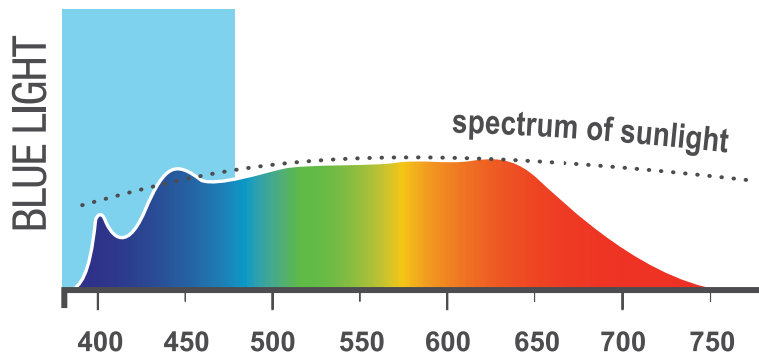

Ideal Applications

- Office Spaces
- Restaurants
- Retail Applications
- Lobbies
- Schools
- Hospitals

Specifications:

Color Temperatures 3000K, 4000K, 5000K
 Input Line Voltage T8 - 120-277v
 Starlight - 120v
 Input Line Frequency 50/60HZ
 Lamp Life (Rated) 50,000 hours

Minimum Starting Temp -22°F/-30°C
 Maximum Operating Temp 45°C
 CRI >97
 Type B Single Ended

Specifications:

Solistic T8 Tube

Solistic Starlight

Item#	Description	LED Wattage	Voltage	Lumens	LPW	CCT	CRI
LED 18 WATT SOLISTIC TYPE A T8 TUBE – 4 FOOT (BULK PACK)							
LT818AQ40KBP	LED 18W 4' T8 40K Type A, 25 Pack	20	120-277V	1600	80	4000K	97
LT818AQ50KBP	LED 18W 4' T8 50K Type A, 25 Pack	20	120-277V	1600	80	5000K	97
LED 18 WATT SOLISTIC TYPE B T8 TUBE – 4 FOOT (BULK PACK)							
LT818BQ40KBP	LED 18W 4' T8 40K Type B, 25 Pack	20	120-277V	1600	80	4000K	97
LT818BQ50KBP	LED 18W 4' T8 50K Type B, 25 Pack	20	120-277V	1600	80	5000K	97
LED 20 WATT SOLISTIC STARLIGHT 4.8" MOL X 8.9"W							
L20SL16D30Q30K	LED 20W Solistic Starlight Dim 30K	20	120V	1500	75	3000K	97
L20SL16D30Q40K	LED 20W Solistic Starlight Dim 40K	20	120V	1500	75	4000K	97
L20SL16D30Q50K	LED 20W Solistic Starlight Dim 50K	20	120V	1500	75	5000K	97

For the most up-to-date specs and warranty information, please visit www.tcpi.com

TCP Solistic
Natural Blue Free™
 light imitates
 natural sunlight

Standard LED T8 Lamp