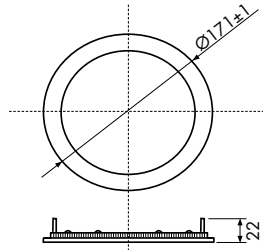

Specifications: