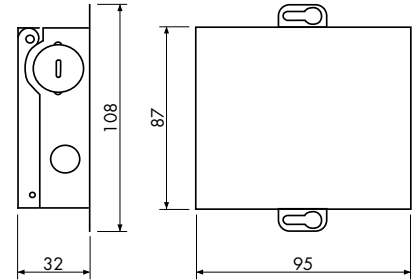

Specifications: