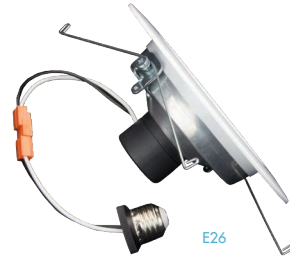

Specifications:

6 inch Dimmable Downlight

4 inch Dimmable Downlight

E26

Direct Wire

Both models come with E26 and direct wire options

ITEM #	DESCRIPTION	VOLTAGE	WATTS	INCANDES. WATTS	LPW	LUMENS	COLOR	CRI	MOL (inches)	DIA (inches)	BEAM ANGLE	BASE	WARRANTY YEARS
LED 75W Equivalent Options													
DR4 Downlight • Dimmable • 35,000 Hour													
L75DR4DCCT2	4" LED Color Selectable Beveled Downlight	120V	11	75	112.5/120/114	900/960/915	3000K/4000K/5000K	80	3.0	5	90°	E26	5
LED 120W Equivalent Options													
DR56 Downlight • Dimmable • 35,000 Hour													
L120DR56DCCT2	5"/6" LED Color & Wattage Selectable Beveled Downlight	120V	8/10.5/14.5	120	8W: 113.8/118.1/115 10.5W: 104.8/110.5/106.7 14.5W: 100/94.5/102.8	8W: 910/945/920 10.5W: 1100/1160/1120 14.5W: 1450/1370/1490	3000K/4000K/5000K	80	3.0	7.4	90°	E26	5