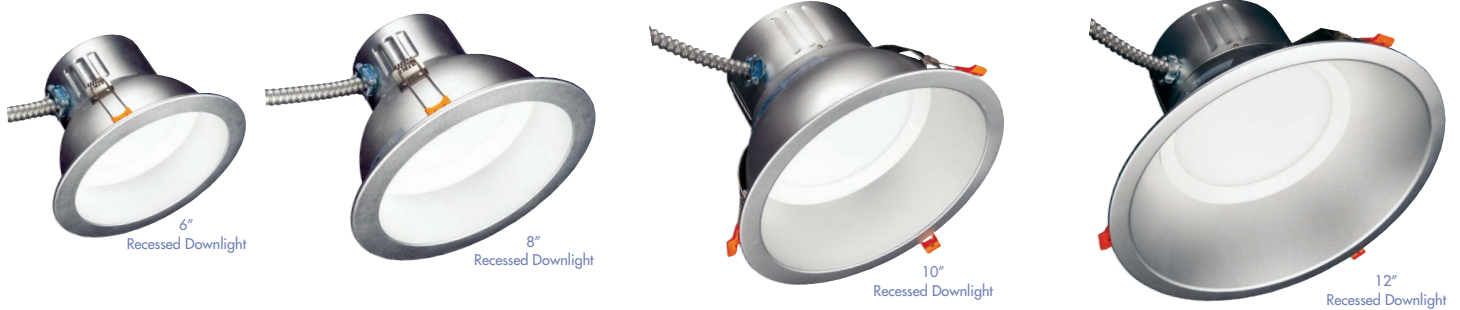

Specifications:

ITEM #	DESCRIPTION	VOLTAGE	LED WATTS	REPLACEMENT	LUMENS	LPW	CRI	COLOR TEMP	MOL (inches)	DIA (inches)
6" Commercial Recessed Downlights – 100 Watt Replacement • 50,000 Hour										
DLC618UZD27K	LED 6" 18W DIM 100W EQ- 2700K	120-277V	18	100	1800	100	80	2700K	5.67	7.4
DLC618UZD30K	LED 6" 18W DIM 100W EQ- 3000K	120-277V	18	100	1800	100	80	3000K	5.67	7.4
DLC618UZD35K	LED 6" 18W DIM 100W EQ- 3500K	120-277V	18	100	1800	100	80	3500K	5.67	7.4
DLC618UZD41K	LED 6" 18W DIM 100W EQ- 4100K	120-277V	18	100	1800	100	80	4100K	5.67	7.4
DLC618UZD50K	LED 6" 18W DIM 100W EQ- 5000K	120-277V	18	100	1800	100	80	5000K	5.67	7.4
8" Commercial Recessed Downlights – 125 Watt Replacement • 50,000 Hour										
DLC824UZD27K	LED 8" 24W DIM 125W EQ- 2700K	120-277V	24	125	2400	100	80	2700K	6.3	9.25
DLC824UZD30K	LED 8" 24W DIM 125W EQ- 3000K	120-277V	24	125	2400	100	80	3000K	6.3	9.25
DLC824UZD35K	LED 8" 24W DIM 125W EQ- 3500K	120-277V	24	125	2400	100	80	3500K	6.3	9.25
DLC824UZD41K	LED 8" 24W DIM 125W EQ- 4100K	120-277V	24	125	2400	100	80	4100K	6.3	9.25
DLC824UZD50K	LED 8" 24W DIM 125W EQ- 5000K	120-277V	24	125	2400	100	80	5000K	6.3	9.25
10" Commercial Recessed Downlights – 150/175 Watt Replacement • 50,000 Hour										
DLC1030UZD27K	LED 10" 30W DIM 150W EQ- 2700K	120-277V	30	150	3000	100	80	2700K	7.87	10.75
DLC1030UZD30K	LED 10" 30W DIM 150W EQ- 3000K	120-277V	30	150	3000	100	80	3000K	7.87	10.75
DLC1030UZD35K	LED 10" 30W DIM 150W EQ- 3500K	120-277V	30	150	3000	100	80	3500K	7.87	10.75
DLC1030UZD41K	LED 10" 30W DIM 150W EQ- 4100K	120-277V	30	150	3000	100	80	4100K	7.87	10.75
DLC1030UZD50K	LED 10" 30W DIM 150W EQ- 5000K	120-277V	30	150	3000	100	80	5000K	7.87	10.75
DLC1050UZD27K	LED 10" 50W DIM 175W EQ- 2700K	120-277V	50	175	5000	100	80	2700K	7.87	10.75
DLC1050UZD30K	LED 10" 50W DIM 175W EQ- 3000K	120-277V	50	175	5000	100	80	3000K	7.87	10.75
DLC1050UZD35K	LED 10" 50W DIM 175W EQ- 3500K	120-277V	50	175	5000	100	80	3500K	7.87	10.75
DLC1050UZD41K	LED 10" 50W DIM 175W EQ- 4100K	120-277V	50	175	5000	100	80	4100K	7.87	10.75
DLC1050UZD50K	LED 10" 50W DIM 175W EQ- 5000K	120-277V	50	175	5000	100	80	5000K	7.87	10.75
12" Commercial Recessed Downlights – 150/200 Watt Replacement • 50,000 Hour										
DLC1245UZD27K	LED 12" 45W DIM 150W EQ- 2700K	120-277V	45	150	4500	100	80	2700K	7.87	10.75
DLC1245UZD30K	LED 12" 45W DIM 150W EQ- 3000K	120-277V	45	150	4500	100	80	3000K	7.87	10.75
DLC1245UZD35K	LED 12" 45W DIM 150W EQ- 3500K	120-277V	45	150	4500	100	80	3500K	7.87	10.75
DLC1245UZD41K	LED 12" 45W DIM 150W EQ- 4100K	120-277V	45	150	4500	100	80	4100K	7.87	10.75
DLC1245UZD50K	LED 12" 45W DIM 150W EQ- 5000K	120-277V	45	150	4500	100	80	5000K	7.87	10.75
DLC1260UZD27K	LED 12" 60W DIM 200W EQ- 2700K	120-277V	60	200	6000	100	80	2700K	7.87	10.75
DLC1260UZD30K	LED 12" 60W DIM 200W EQ- 3000K	120-277V	60	200	6000	100	80	3000K	7.87	10.75
DLC1260UZD35K	LED 12" 60W DIM 200W EQ- 3500K	120-277V	60	200	6000	100	80	3500K	7.87	10.75
DLC1260UZD41K	LED 12" 60W DIM 200W EQ- 4100K	120-277V	60	200	6000	100	80	4100K	7.87	10.75
DLC1260UZD50K	LED 12" 60W DIM 200W EQ- 5000K	120-277V	60	200	6000	100	80	5000K	7.87	10.75

Option: