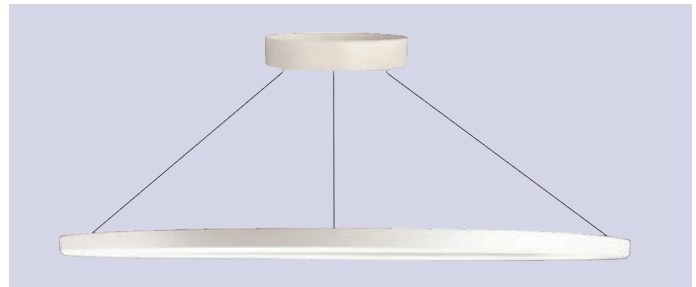

## Product Specifications

TCP's LED Round Pendant Luminaires feature a slim, low-profile design with full panel diffusion and superior uniformity. This designer grade fixture provides exceptional light output for pendant mount applications.

## Applications

TCP LED Round Pendant luminaires are cost-effective, high-efficiency alternatives to traditional fluorescent luminaires. Featuring a slim, low profile design, our LED flat panels uses edge-lit technology to deliver full panel diffusion and superior uniformity. Applications include offices, schools, retail locations, healthcare, hospitality and other commercial ceilings.

## Construction

- Housing: suspension mounted light engine with remote driver and wiring compartment
- Frame: aluminum
- Lens: integrated diffuser
- Two piece pendant hanger allows for easy installation

## Optics

- Innovative edgelit technology paired with acrylic light guide and thin frosted white diffuser
- 120° beam angle
- Delivers full panel diffusion and excellent uniformity