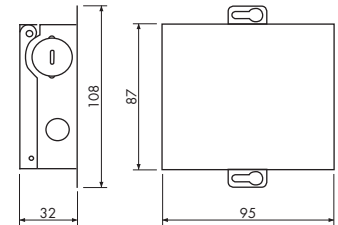

Warranty

Five year limited warranty against defects in manufacturing

Dimensions

5 YEAR WARRANTY

LED DeLux Series Snap-In Downlights

Item #	Description	ENERGY STAR	RATED LIFE (HRS)	REPLACEMENT WATTAGE	VOLTAGE	WATTAGE	LUMENS	LPW	CCT	CRI	BEAM ANGLE	MOL (IN)	DIAMETER (IN)
DDC61D27K	6" RND SNAPIN 14W 27K WHT TRIM	Yes	40,000	85	120	14	1100	78	2700K	80	110°	1.5	6.7
DDC61D30K	6" RND SNAPIN 14W 30K WHT TRIM	Yes	40,000	85	120	14	1100	78	3000K	80	110°	1.5	6.7
DDC61D35K	6" RND SNAPIN 14W 35K WHT TRIM	Yes	40,000	85	120	14	1100	78	3500K	80	110°	1.5	6.7
DDC61D41K	6" RND SNAPIN 14W 41K WHT TRIM	Yes	40,000	85	120	14	1100	78	4100K	80	110°	1.5	6.7
DDC61D50K	6" RND SNAPIN 14W 50K WHT TRIM	Yes	40,000	85	120	14	1100	78	5000K	80	110°	1.5	6.7