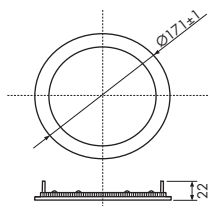

Warranty

Five year limited warranty against defects in manufacturing

Dimensions

5 YEAR WARRANTY

LED DeLux Series Snap-In Downlights

Item #	Description	ENERGY STAR	RATED LIFE (HRS)	REPLACEMENT WATTAGE	VOLTAGE	WATTAGE	LUMENS	LPW	CCT	CRI	BEAM ANGLE	MOL (IN)	DIAMETER (IN)
DDC61D27K	6" RND SNAPIN 14W 27K WHT TRIM	Yes	40,000	85	120	14	1100	78	2700K	80	110°	1.5	6.7
DDC61D30K	6" RND SNAPIN 14W 30K WHT TRIM	Yes	40,000	85	120	14	1100	78	3000K	80	110°	1.5	6.7
DDC61D35K	6" RND SNAPIN 14W 35K WHT TRIM	Yes	40,000	85	120	14	1100	78	3500K	80	110°	1.5	6.7
DDC61D41K	6" RND SNAPIN 14W 41K WHT TRIM	Yes	40,000	85	120	14	1100	78	4100K	80	110°	1.5	6.7
DDC61D50K	6" RND SNAPIN 14W 50K WHT TRIM	Yes	40,000	85	120	14	1100	78	5000K	80	110°	1.5	6.7