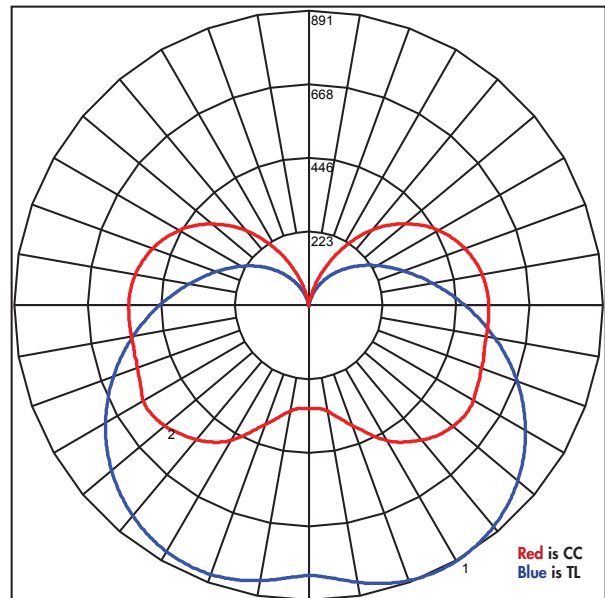

LED T-shape HIDs and traditional LED HIDs “Corn Cob”
COMPARISON continued

LHID250 ZONAL LUMENS		BY ZONE	
		90w TL	100w CC
0	10	174	104
10	20	540	330
20	30	902	606
30	40	1207	905
40	50	1413	1176
50	60	1492	1321
60	70	1450	1339
70	80	1319	1320
80	90	1138	1324
90	100	937	1281
100	110	742	1164
110	120	563	985
120	130	403	757

Candela Display

1 CTL 4976 L100MHX39... - Vertical Plane Through Horizontal Angles (225 - 45) Max. Candela
2 CTL 4973 LHID25... - Vertical Plane Through Horizontal Angles (247.5 - 67.5) Max. Candela

LHID150 ZONAL LUMENS		BY ZONE	
		40w TL	40w CC
0	10	79	30
10	20	244	100
20	30	405	194
30	40	541	307
40	50	639	415
50	60	688	503
60	70	687	549
70	80	640	567
80	90	558	583
90	100	459	578
100	110	361	539
110	120	272	467
120	130	193	370

Candela Display

1 CTL 4971 LHID15... - Vertical Plane Through Horizontal Angles (337.5 - 157.5) Max. Candela
2 CTL 4975 L45MHE... - Vertical Plane Through Horizontal Angles (270 - 90) Max. Candela

For the most up-to-date specs, please visit www.tcpi.com