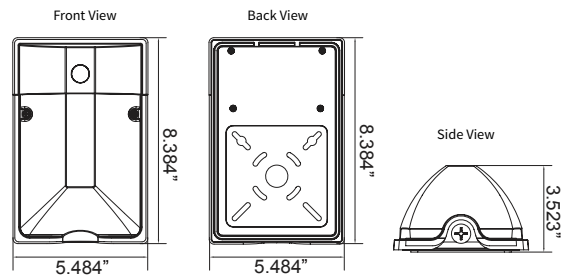

Approximate Luminaire Weight: 2.16 lbs

For the most up-to-date specs and warranty information, please visit www.tcpi.com

ITEM #	DESCRIPTION	DLC	LUMENS	WATTAGE	LPW	VOLTAGE	POWER FACTOR	CCT	CRI	LIFE	L(in.)	H(in.)	W(in.)
LED Compact Wall Pack - 50,000 Hour													
WP1700150	LED Compact Wall Pack - Non Dim 50K	★	1700	17	100	120-277V	≥0.9	5000K	>80	50000	8.4	3.5	5.5
WP1700140S	LED Compact Wall Pack - Non Dim 40K W/PC	★	1700	17	100	120-277V	≥0.9	4000K	>80	50000	8.4	3.5	5.5
WP1700150S	LED Compact Wall Pack - Non Dim 50K W/PC	★	1700	17	100	120-277V	≥0.9	5000K	>80	50000	8.4	3.5	5.5
WP2500150	LED Compact Wall Pack - Non Dim 50K	★	2250	25	90	120-277V	≥0.9	5000K	>80	50000	8.4	3.5	5.5
WP2500140S	LED Compact Wall Pack - Non Dim 40K W/PC	★	2250	25	90	120-277V	≥0.9	4000K	>80	50000	8.4	3.5	5.5
WP2500150S	LED Compact Wall Pack - Non Dim 50K W/PC	★	2250	25	90	120-277V	≥0.9	5000K	>80	50000	8.4	3.5	5.5