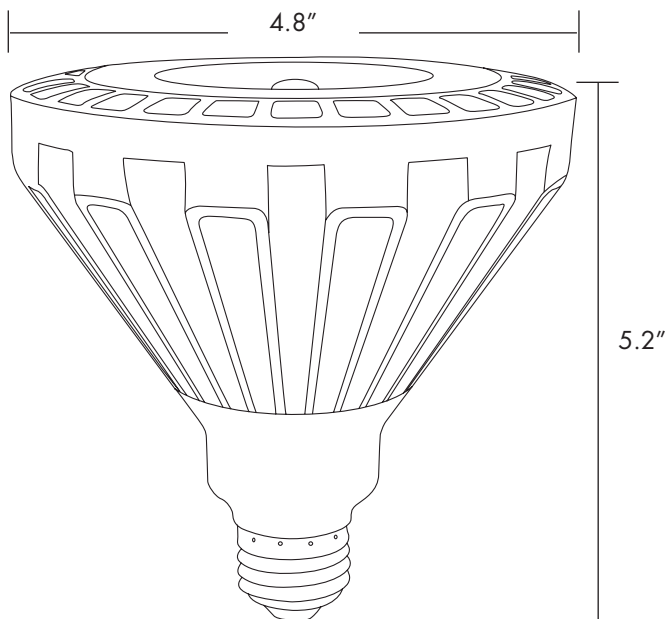

Available in Flood, Narrow Flood, and Spot Beam Angles

BENEFITS

Instant energy savings

Minimizes replacement and maintenance costs

Creates just the right light

Can be used outdoors

SPECIFICATIONS

Color Temperatures	2700K; 3000K; 3500K; 4100K; 5000K
Input Line Voltage	120V
Input Line Frequency	50/60HZ
Lamp Life (Rated)	25,000 hours
Beam Angle	15° Spot; 25° Narrow Flood; 40° Flood
CRI	80

we know light.™

5 YEAR WARRANTY

RoHS COMPLIANT

LED High Lumen PAR Lamps

ENERGY SAVING • 25,000 HOURS • 5 YEAR WARRANTY

ITEM #	DESCRIPTION	VOLTAGE	LED WATTS	WATTAGE EQUIVALENT	LUMENS	LPW	CRI	COLOR TEMP	BEAM ANGLE	BASE
LED P38 30W										
15° Spot • 25,000 hours										
L30P38D2527KSP	LED 30W P38 DIM 27K SP	120V	30	250	2700	90	80	2700K	15°	E26
L30P38D2530KSP	LED 30W P38 DIM 30K SP	120V	30	250	3000	100	80	3000K	15°	E26
L30P38D2535KSP	LED 30W P38 DIM 35K SP	120V	30	250	3000	100	80	3500K	15°	E26
L30P38D2541KSP	LED 30W P38 DIM 41K SP	120V	30	250	3000	100	80	4100K	15°	E26
L30P38D2550KSP	LED 30W P38 DIM 50K SP	120V	30	250	3000	100	80	5000K	15°	E26
25° Narrow Flood • 25,000 hours										
L30P38D2527KNFL	LED 30W P38 DIM 27K FL	120V	30	250	2700	90	80	2700K	25°	E26
L30P38D2530KNFL	LED 30W P38 DIM 30K FL	120V	30	250	3000	100	80	3000K	25°	E26
L30P38D2535KNFL	LED 30W P38 DIM 35K FL	120V	30	250	3000	100	80	3500K	25°	E26
L30P38D2541KNFL	LED 30W P38 DIM 41K FL	120V	30	250	3000	100	80	4100K	25°	E26
L30P38D2550KNFL	LED 30W P38 DIM 50K FL	120V	30	250	3000	100	80	5000K	25°	E26
40° Flood • 25,000 hours										
L30P38D2527KFL	LED 30W P38 DIM 27K NFL	120V	30	250	2700	90	80	2700K	40°	E26
L30P38D2530KFL	LED 30W P38 DIM 30K NFL	120V	30	250	3000	100	80	3000K	40°	E26
L30P38D2535KFL	LED 30W P38 DIM 35K NFL	120V	30	250	3000	100	80	3500K	40°	E26
L30P38D2541KFL	LED 30W P38 DIM 41K NFL	120V	30	250	3000	100	80	4100K	40°	E26
L30P38D2550KFL	LED 30W P38 DIM 50K NFL	120V	30	250	3000	100	80	5000K	40°	E26