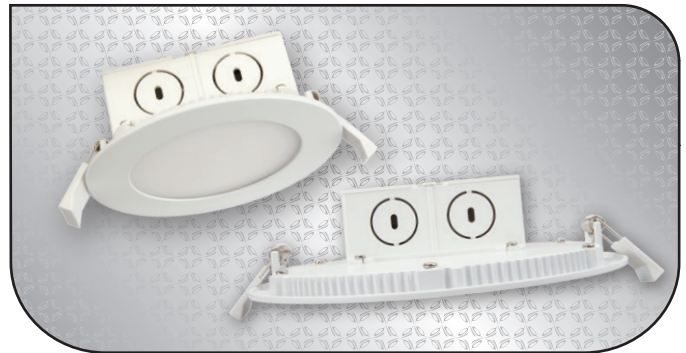

LED Dimmable EdgeLit Downlight Specifications

LED	40,000 hours average rated life, 120 volts

Applications:

Ideal for dimmable 6" & 4" downlight applications

Perfect for retrofit or new construction downlight applications

Features and Benefits

- Excellent color consistency and CRI
- Smooth, uniform dimming
- Highly efficient LEDs and driver
- Long life: 40,000 hours
- UL approved for damp locations
- Integrated J-box for direct wire application
- Spring loaded tabs for easy installation

Specifications

	11.6W	8.5W
Diameter	6"	4"
Input Line Voltage	120 VAC	120 VAC
Input Power	11.6 W	8.5 W
Input Line Frequency	50/60HZ	50/60HZ
Lamp Life (Rated)	40,000 hrs	40,000 hrs
Minimum Starting Temp	-30°C	-30°C

IC-rated for direct contact with insulation