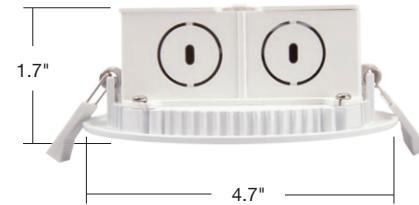

L9EL4D4027K
L9EL4D4030K
L9EL4D4040K

Item #	Description	Life Hours	Voltage	Wattage	Lumens	LPW	CCT	CRI	Case Qty
6" Dimmable EdgeLit Downlight Retrofits									
L12EL6D4027K	LED 11W 6" EdgeLit Downlight - 2700K	40,000	120	11.6	800	69.0	2700K	80	6
L12EL6D4030K	LED 11W 6" EdgeLit Downlight - 3000K	40,000	120	11.6	825	71.1	3000K	80	6
L12EL6D4040K	LED 11W 6" EdgeLit Downlight - 4000K	40,000	120	11.6	850	73.3	4000K	80	6
4" Dimmable EdgeLit Downlight Retrofits									
L9EL4D4027K	LED 8.5W 4" EdgeLit Downlight - 2700K	40,000	120	8.5	500	58.8	2700K	80	6
L9EL4D4030K	LED 8.5W 4" EdgeLit Downlight - 3000K	40,000	120	8.5	525	61.8	3000K	80	6
L9EL4D4040K	LED 8.5W 4" EdgeLit Downlight - 4000K	40,000	120	8.5	550	64.7	4000K	80	6

*Based on 12 hours use per day

For the most up-to-date specs, please visit www.tcp.com

TCP®

325 Campus Dr. | Aurora, Ohio 44202 | P: 800-324-1496 | tcp.com

©TCP JUL 2018/WF120350